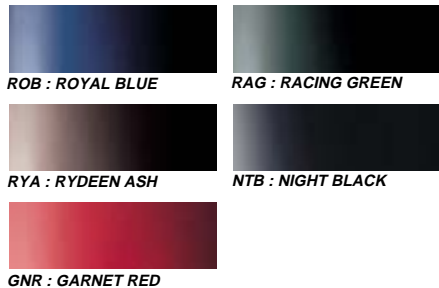

COLOR FINISHES

SET CONFIGURATION

Model	RD2F5	RD2F55	RD0F5	RD8F4 ^{NEW}
Bass Drums	RBD522 (22"x16")		RBD520 (20"x16")	RBD518 (18"x15")
Tom Toms	RTT512 (12"x9") RTT513 (13"x9 1/2")	RTT510 (10"x8")	RTT512 (12"x9")	RTT510 (10"x8")
Floor Toms	RFT516 (16"x16")		RFT514 (14"x14")	RFT513 (13"x12")
Snare Drums	RSD1455 (14"x5 1/2")		RSD1350 (13"x5")	RSD1350 (13"x5")
Hardware	Cymbal Stand/CS651W Hi-hat Stand/HS650W Snare Stand/SS650W Foot Pedal/FP6110(Belt Drive) Tom Clamp/CL940BMx2 (Tom Clamp/CL940BM, Cymbal Holder/CH740 for RD8F4)			

SPECIFICATIONS

Model	Bass Drums			Floor Toms			Tom Toms*			Snare Drums	
	RBD522	RBD520	RBD518	RFT516	RFT514	RFT513	RTT513	RTT512	RTT510	RSD1455	RSD1350
Size	22"x16"	20"x16"	18"x15"	16"x16"	14"x14"	13"x12"	13"x9 1/2"	12"x9"	10"x8"	14"x5 1/2"	13"x5"
Tuning Bolts	8	8	6	6	6	6	6	6	5	8	6
Hoop	Wood Hoop						Triple Flange Steel(1.6mm)				
Head	Top	Remo UM Clear P3 Type			Remo UM Clear			Remo UM Clear		Remo UM Coated	
	Bottom	Remo UM Ebony P3 Type			Remo UM Clear			Remo UM Clear		Remo UM Snare	
Shell	Philippine Mahogany x 6-ply										
Finish	Covered Finish (PVC Sheet)										
Lug	Separate Lug										One-piece Lug

*10-, 12-, and 13-inch toms offer excellent sound balance while the use of universal depth offers easy setting.

Drums
ABSOLUTELY HANDCRAFTED

*Some models may not be available in some countries.

*Colors shown in this catalog may not be represented exactly as the original colors due to printing processes involved.

*Specifications are subject to change without notice.

This document is printed on chlorine-free (ECF) paper with soy ink.